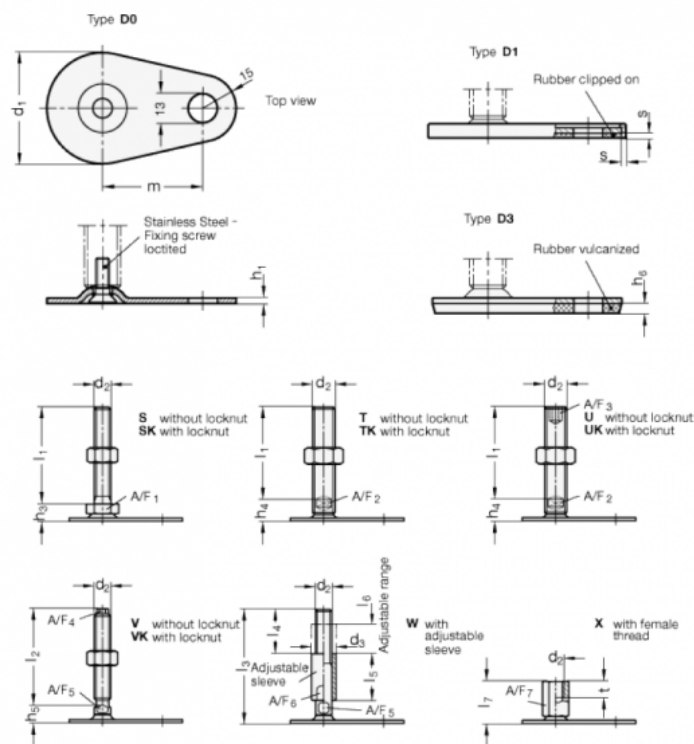

Article number: 204380M24125D0TK
 Description: E+G levelling foot
 GN 43-80-M24-125-D0-TK
 Note: TK With nut, Wrench flat at the bottom

Measures

A/F2 = 19	s =
d1 = 80	
d2 = M24	
h1 = 3	
h4 = 21	
h6 =	
l1 = 125	
m = 70	